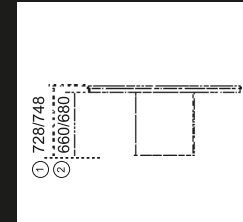

ACABADOS

FINITIONS / FINISHES

MDF